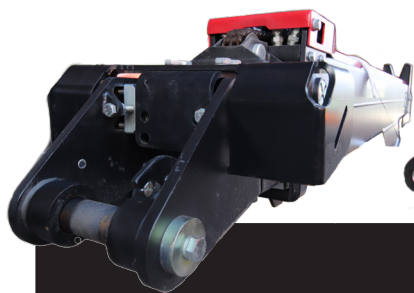

CRANE PARTS

Art.No.	Product	Price (SEK)
	Slewing base complete	
MS94411089	Slewing base complete 210v, Mesera	130000
MSF51F	Slewing base complete 2200mm, Mesera	70000
MSF71F	Slewing base complete 1840mm, Mesera	80000
	Boom	
MSF034436	Crane boom F51 incl tubes, Mesera	38000
MSF036650	Crane boom F71 incl tubes, Mesera	43000
	Cylinder	
MSF042836	Tilt cylinder F51FT87/96	16000
MSF044522	Tilt cylinder F111, CF8	17000
MSF049376	Telescopic cylinder F71FT100	14000
MSF049388	Telescopic cylinder F71FT85	13000
MSF049631	Lift cylinder F71Ft100/100I	16500
MSF049634	Tilt cylinder F71FT100/100I	17000
MSF049641	Lift cylinder F51FT87/96	15000
MSF049651	Telescopic cylinder F51FT96	13000
MSF049677	Telescopic cylinder F51FT87	10000
MSF604729	Lift cylinder F111, CF8	19000
MSF610937	Cylinder tubes 210V 220	3700
	Telecopic cylinder	
MSF049376	Telescopic cylinder F71FT100	14000
MSF049388	Telescopic cylinder F71FT85	13000
MSF049651	Telescopic cylinder F51FT96	13000
MSF049677	Telescopic cylinder F51FT87	10000